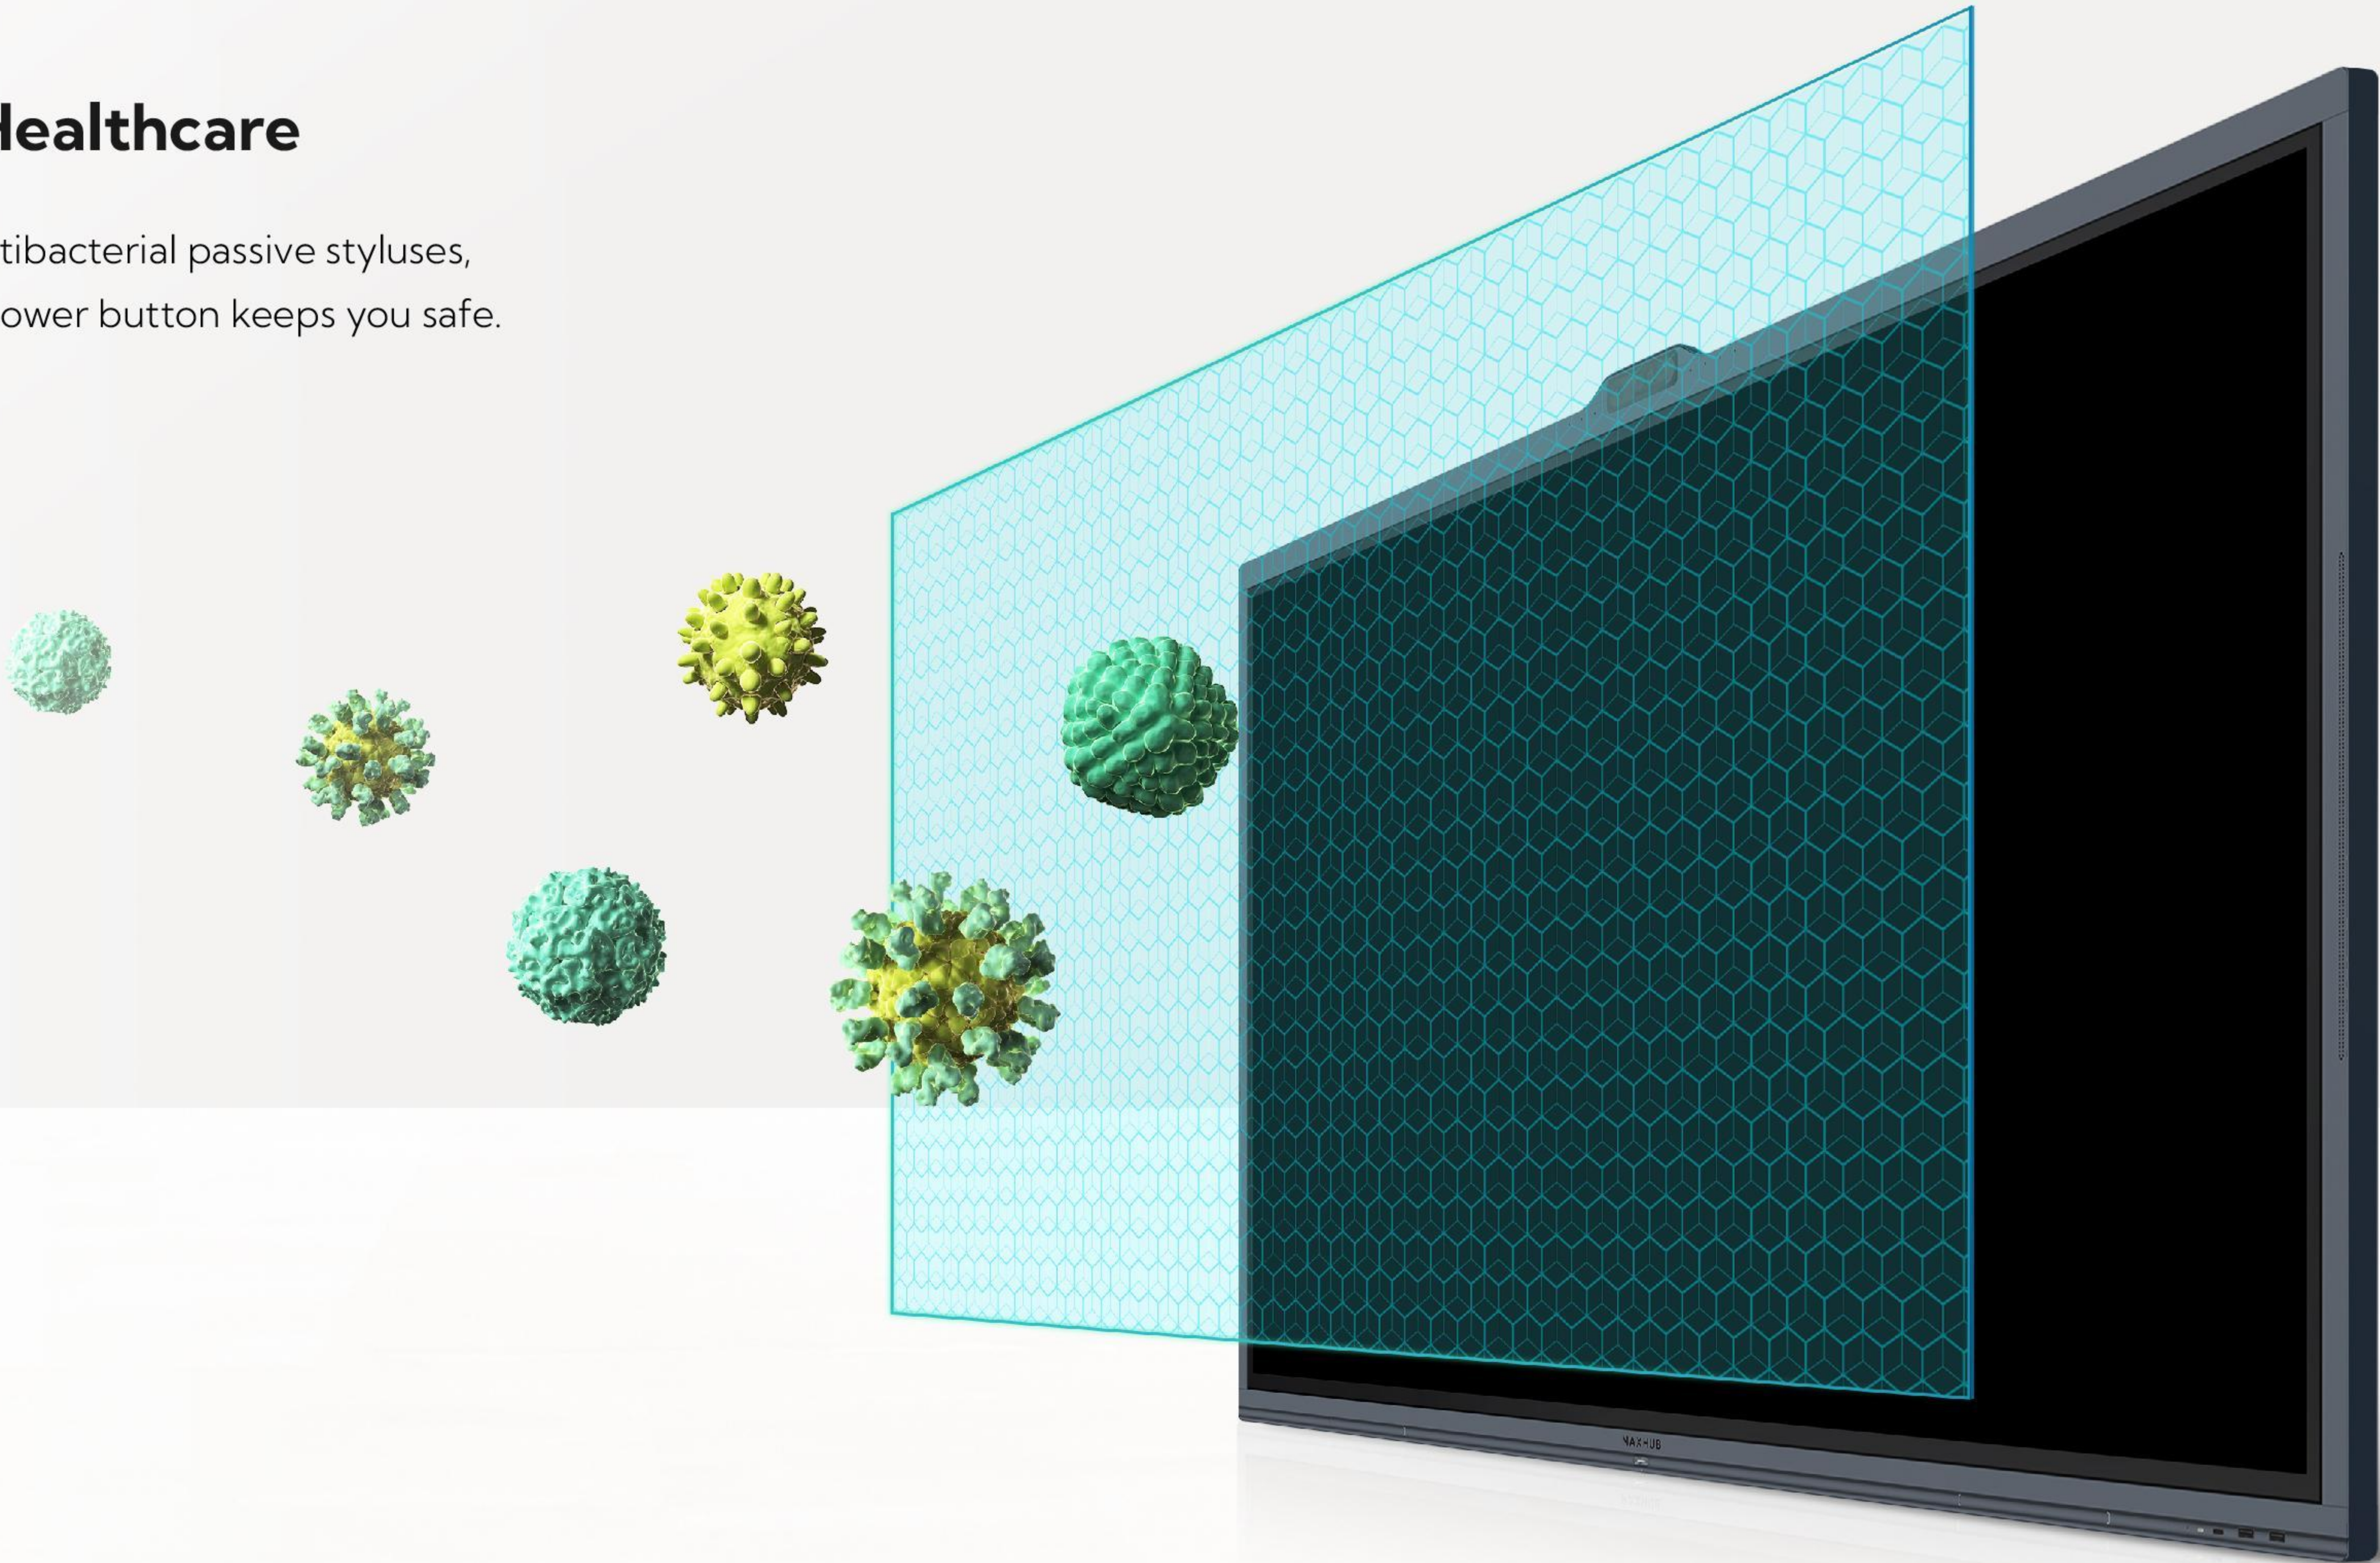

Prioritizing Healthcare

Antibacterial glass, antibacterial passive styluses, and an antibacterial power button keeps you safe.