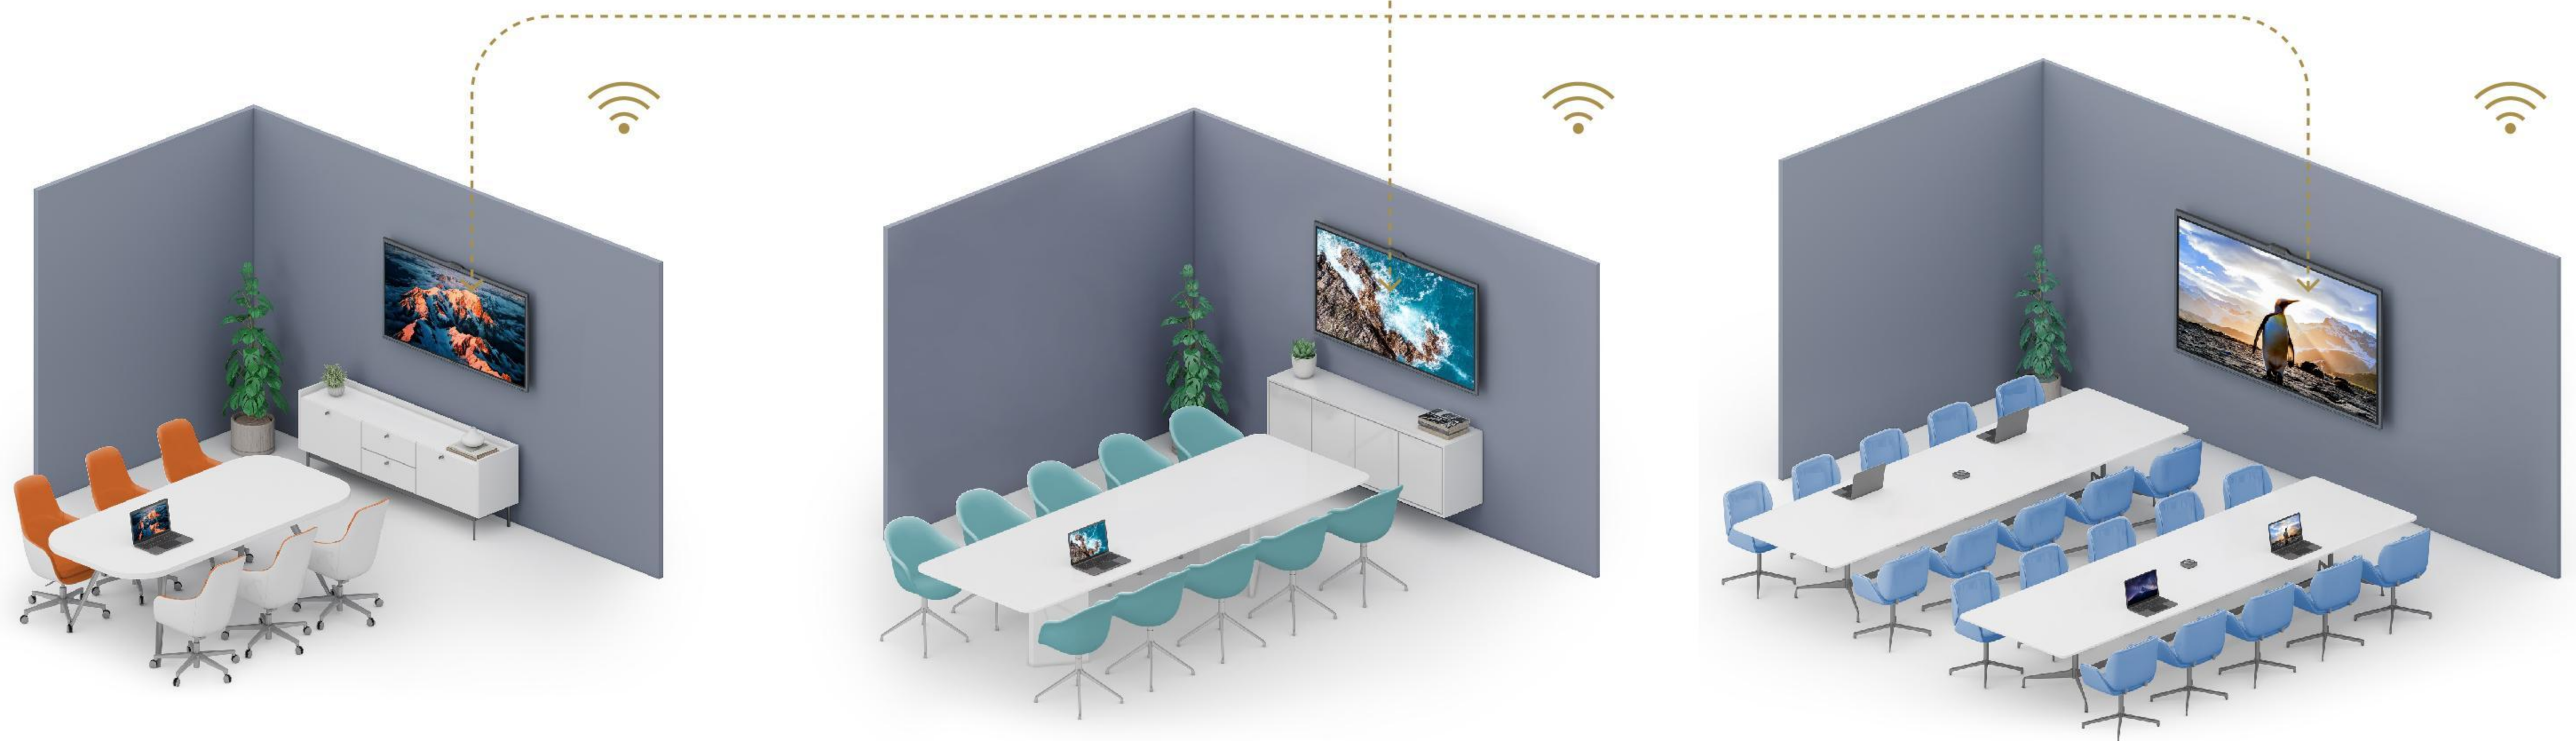

Instant Device Access and Management

IT teams can easily access and manage your MAXHUB devices instantly through the cloud.

Remotely update device firmware, turn the screen on/off, install apps, deliver a message to all panels, and more using the pre-installed MAXHUB device-management app.