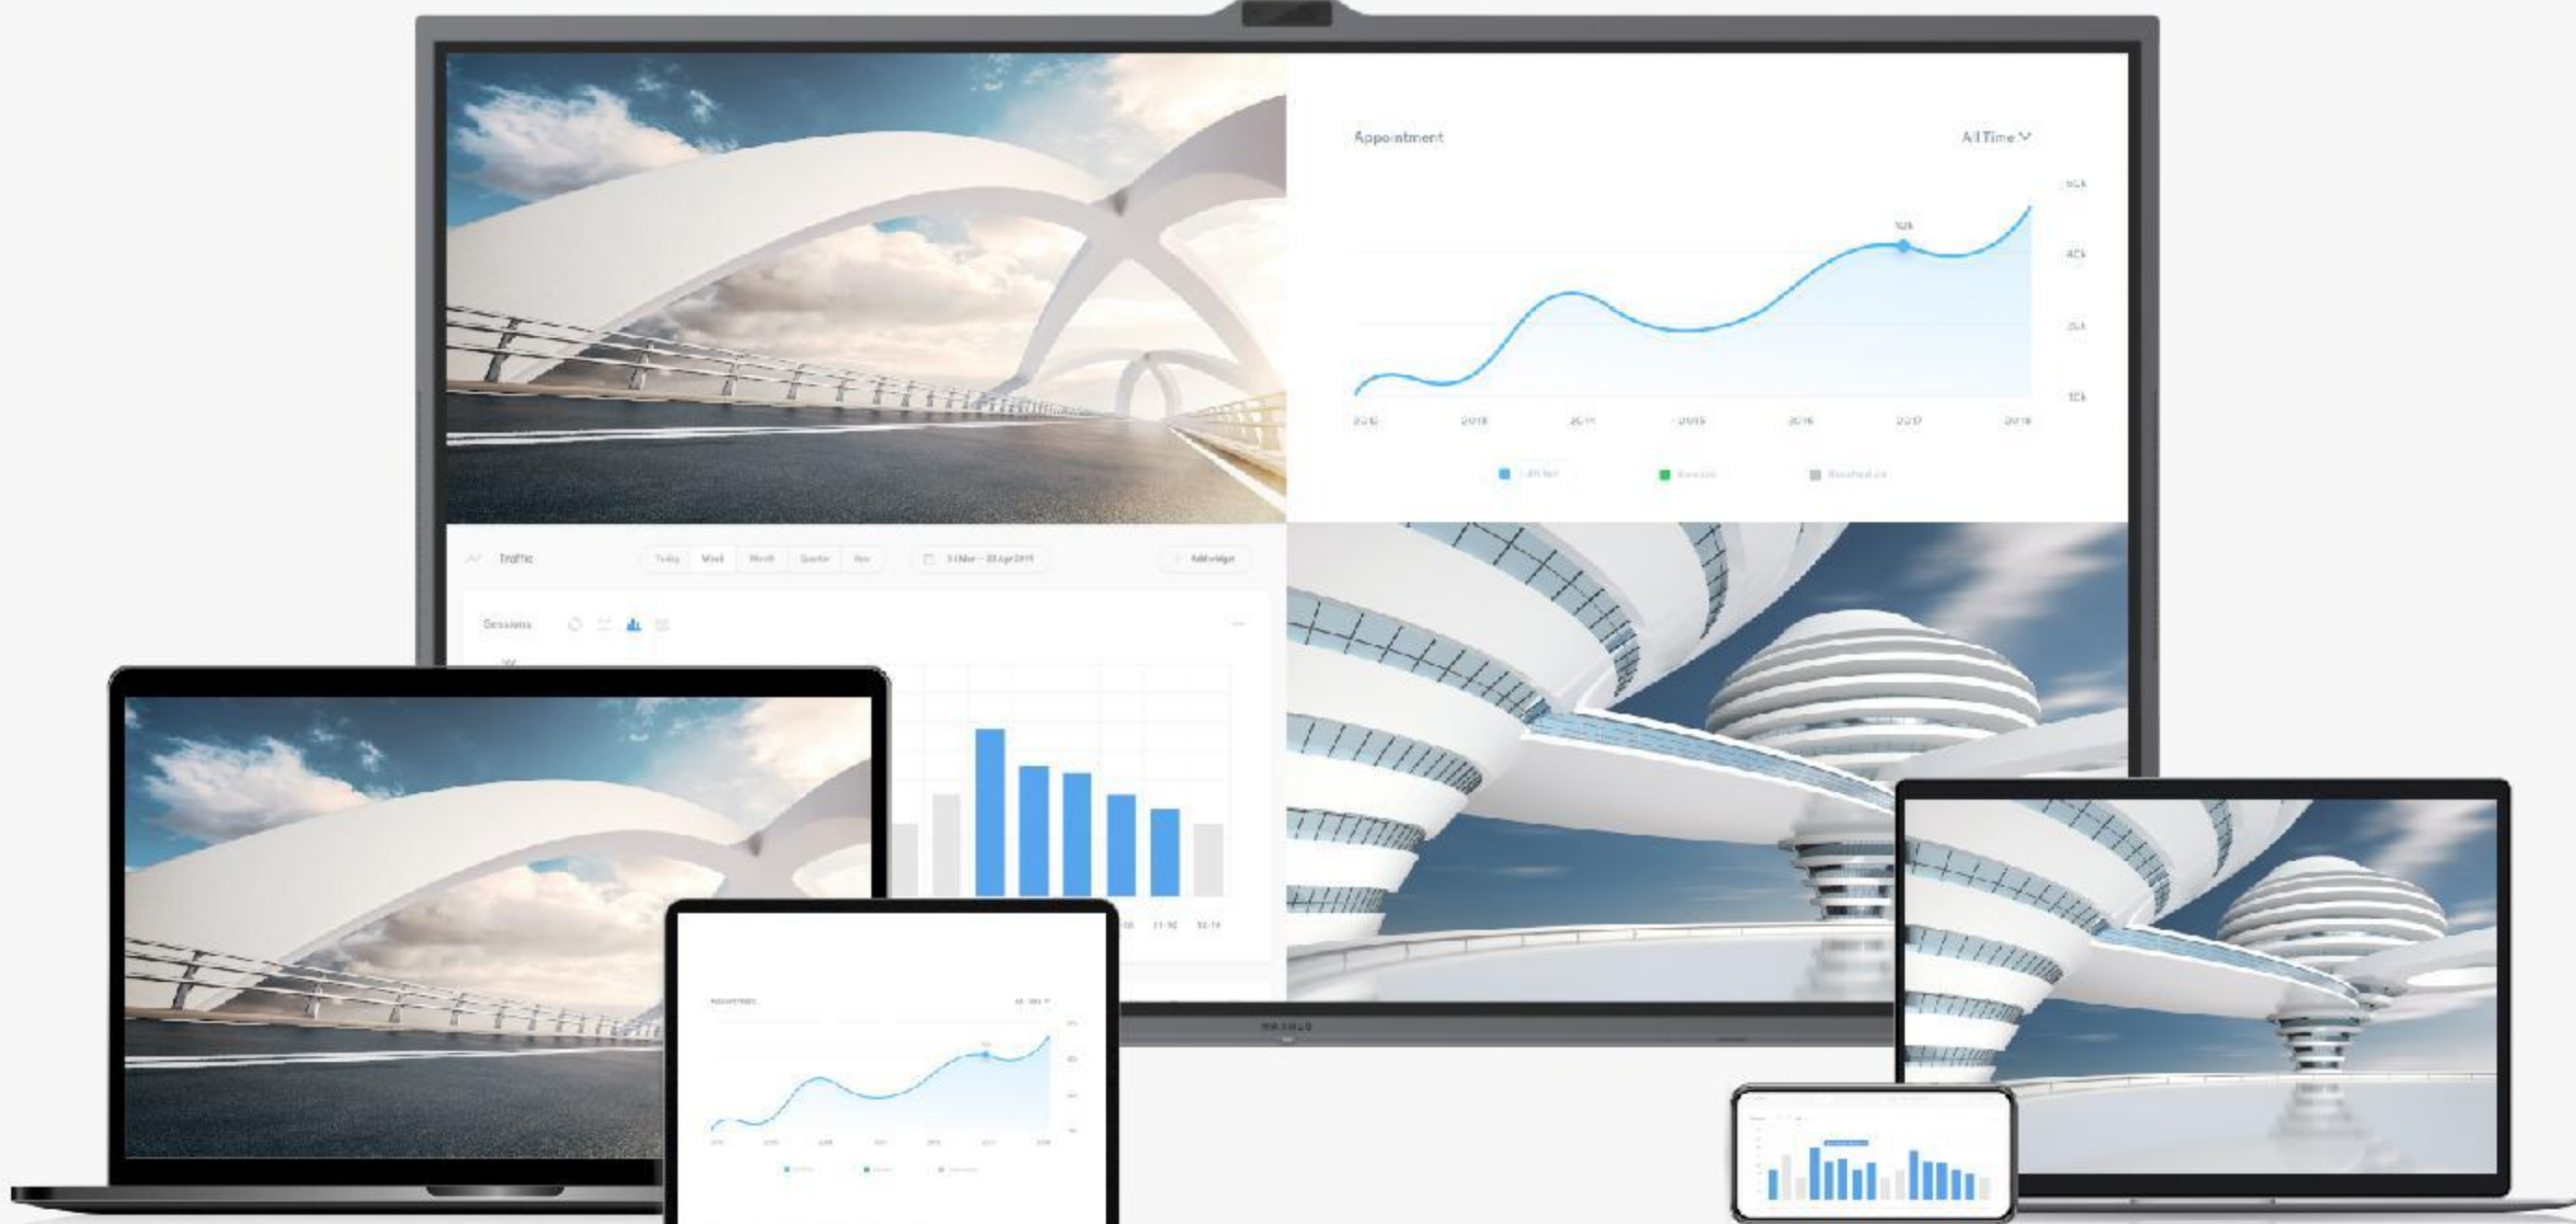

MAXHUB Collaboration Display

The V6 ViewPro Series

MAXHUB

The Excellent Way to Collaborate

The MAXHUB V6 ViewPro Series has set a new standard in professional audiovisual collaboration. Agile organizations can experience next-level video conferencing, which gives a different view of work.

Picture-Perfect Performance

4K display
90% NTSC color gamut
 $\Delta E \leq 2$ high-color accuracy display
Anti-glare tempered glass
Zero parallax

With high-color gamut and ultra-HD 4K display, experience 1.07 billion colors in brilliant detail, promising a professional presentation every time. Zero-bonding technology effectively reduces air refraction and parallax for enhanced visual clarity.

Easy, Wireless Screen-Sharing

Wireless screen share Reverse touch control Split screen display

MAXHUB Share supports wireless screen sharing from up to 4 devices simultaneously with up to 4K resolution and low latency. The V6 ViewPro Series allows for greater flexibility during presentations, so you can turn pages and annotate directly on the touchscreen or manage the panel from your own device while seated.

Reverse touch control

Split screen display

Efficient Brainstorming

Nurture unrestrained, creative brainstorming while efficiently capturing your team's ideas using the whiteboard, which starts up with just one click. Equipped with 20 touch points, the device supports two people writing simultaneously and comes with a variety of pre-installed graphic templates. Smart Optical Character Recognition (OCR) technology allows you to easily convert handwritten text to print.