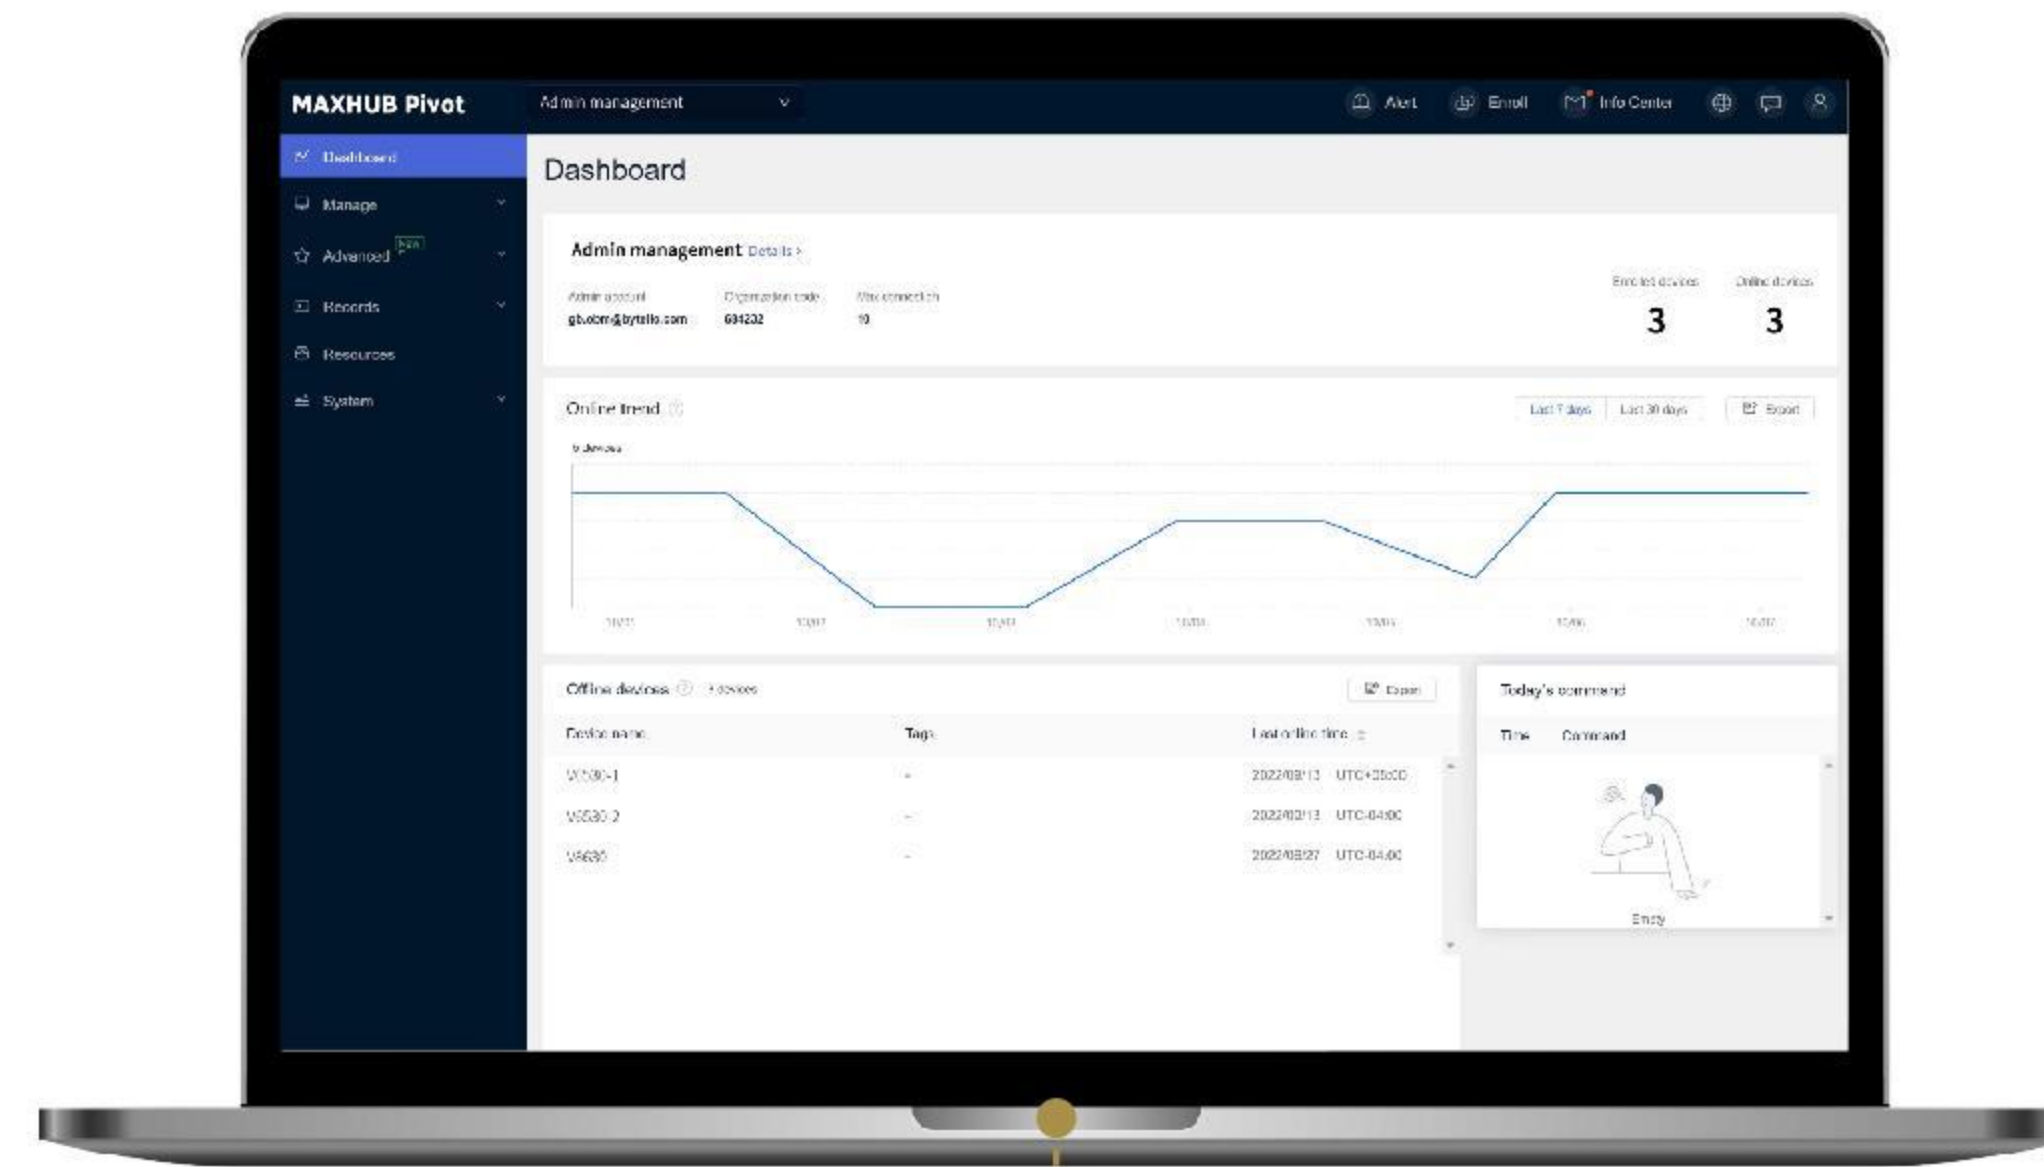

Sustainability in Design

ENERGY STAR-certified, the MAXHUB V6 ViewPro Series helps you protect the environment and save costs.

Instant Device Access and Management

IT teams can easily access and manage your MAXHUB devices instantly through the cloud.

Remotely update device firmware, turn the screen on/off, install apps, deliver a message to all panels, and more using the pre-installed MAXHUB device-management app.

Easy Feature Access With MAXHUB OS 6.0

MAXHUB OS 6.0 provides easy access to whiteboarding, video conferencing apps, and wireless projection. Users can personalize the customizable homepage for a tailored user experience, and join a scheduled meeting with just one click thanks to the integrated calendar design.

Application Scenarios

- 01 Small huddle rooms
- 02 Medium-sized meeting rooms
- 03 Large boardrooms

Specification

Display

Model	V6530	V8630
Diagonal Size(inch)	65	86
Backlight	Direct-lit LED	Direct-lit LED
Panel Technology	VA	VA
Aspect Ratio	16 : 9	16 : 9
Resolution	3840 x 2160	3840 x 2160
Response Time	6.5ms	8ms
Refresh Rate	60Hz	60Hz
Brightness(typ)	350cd/m ²	350cd/m ²
Contrast Ratio	5000 : 1	4000 : 1
Viewing Angle	178°/178°	178°/178°
Color Gamut(typ)	90% NTSC	90% NTSC
Display Orientation	Landscape	Landscape
Operation Hour	16/7	16/7