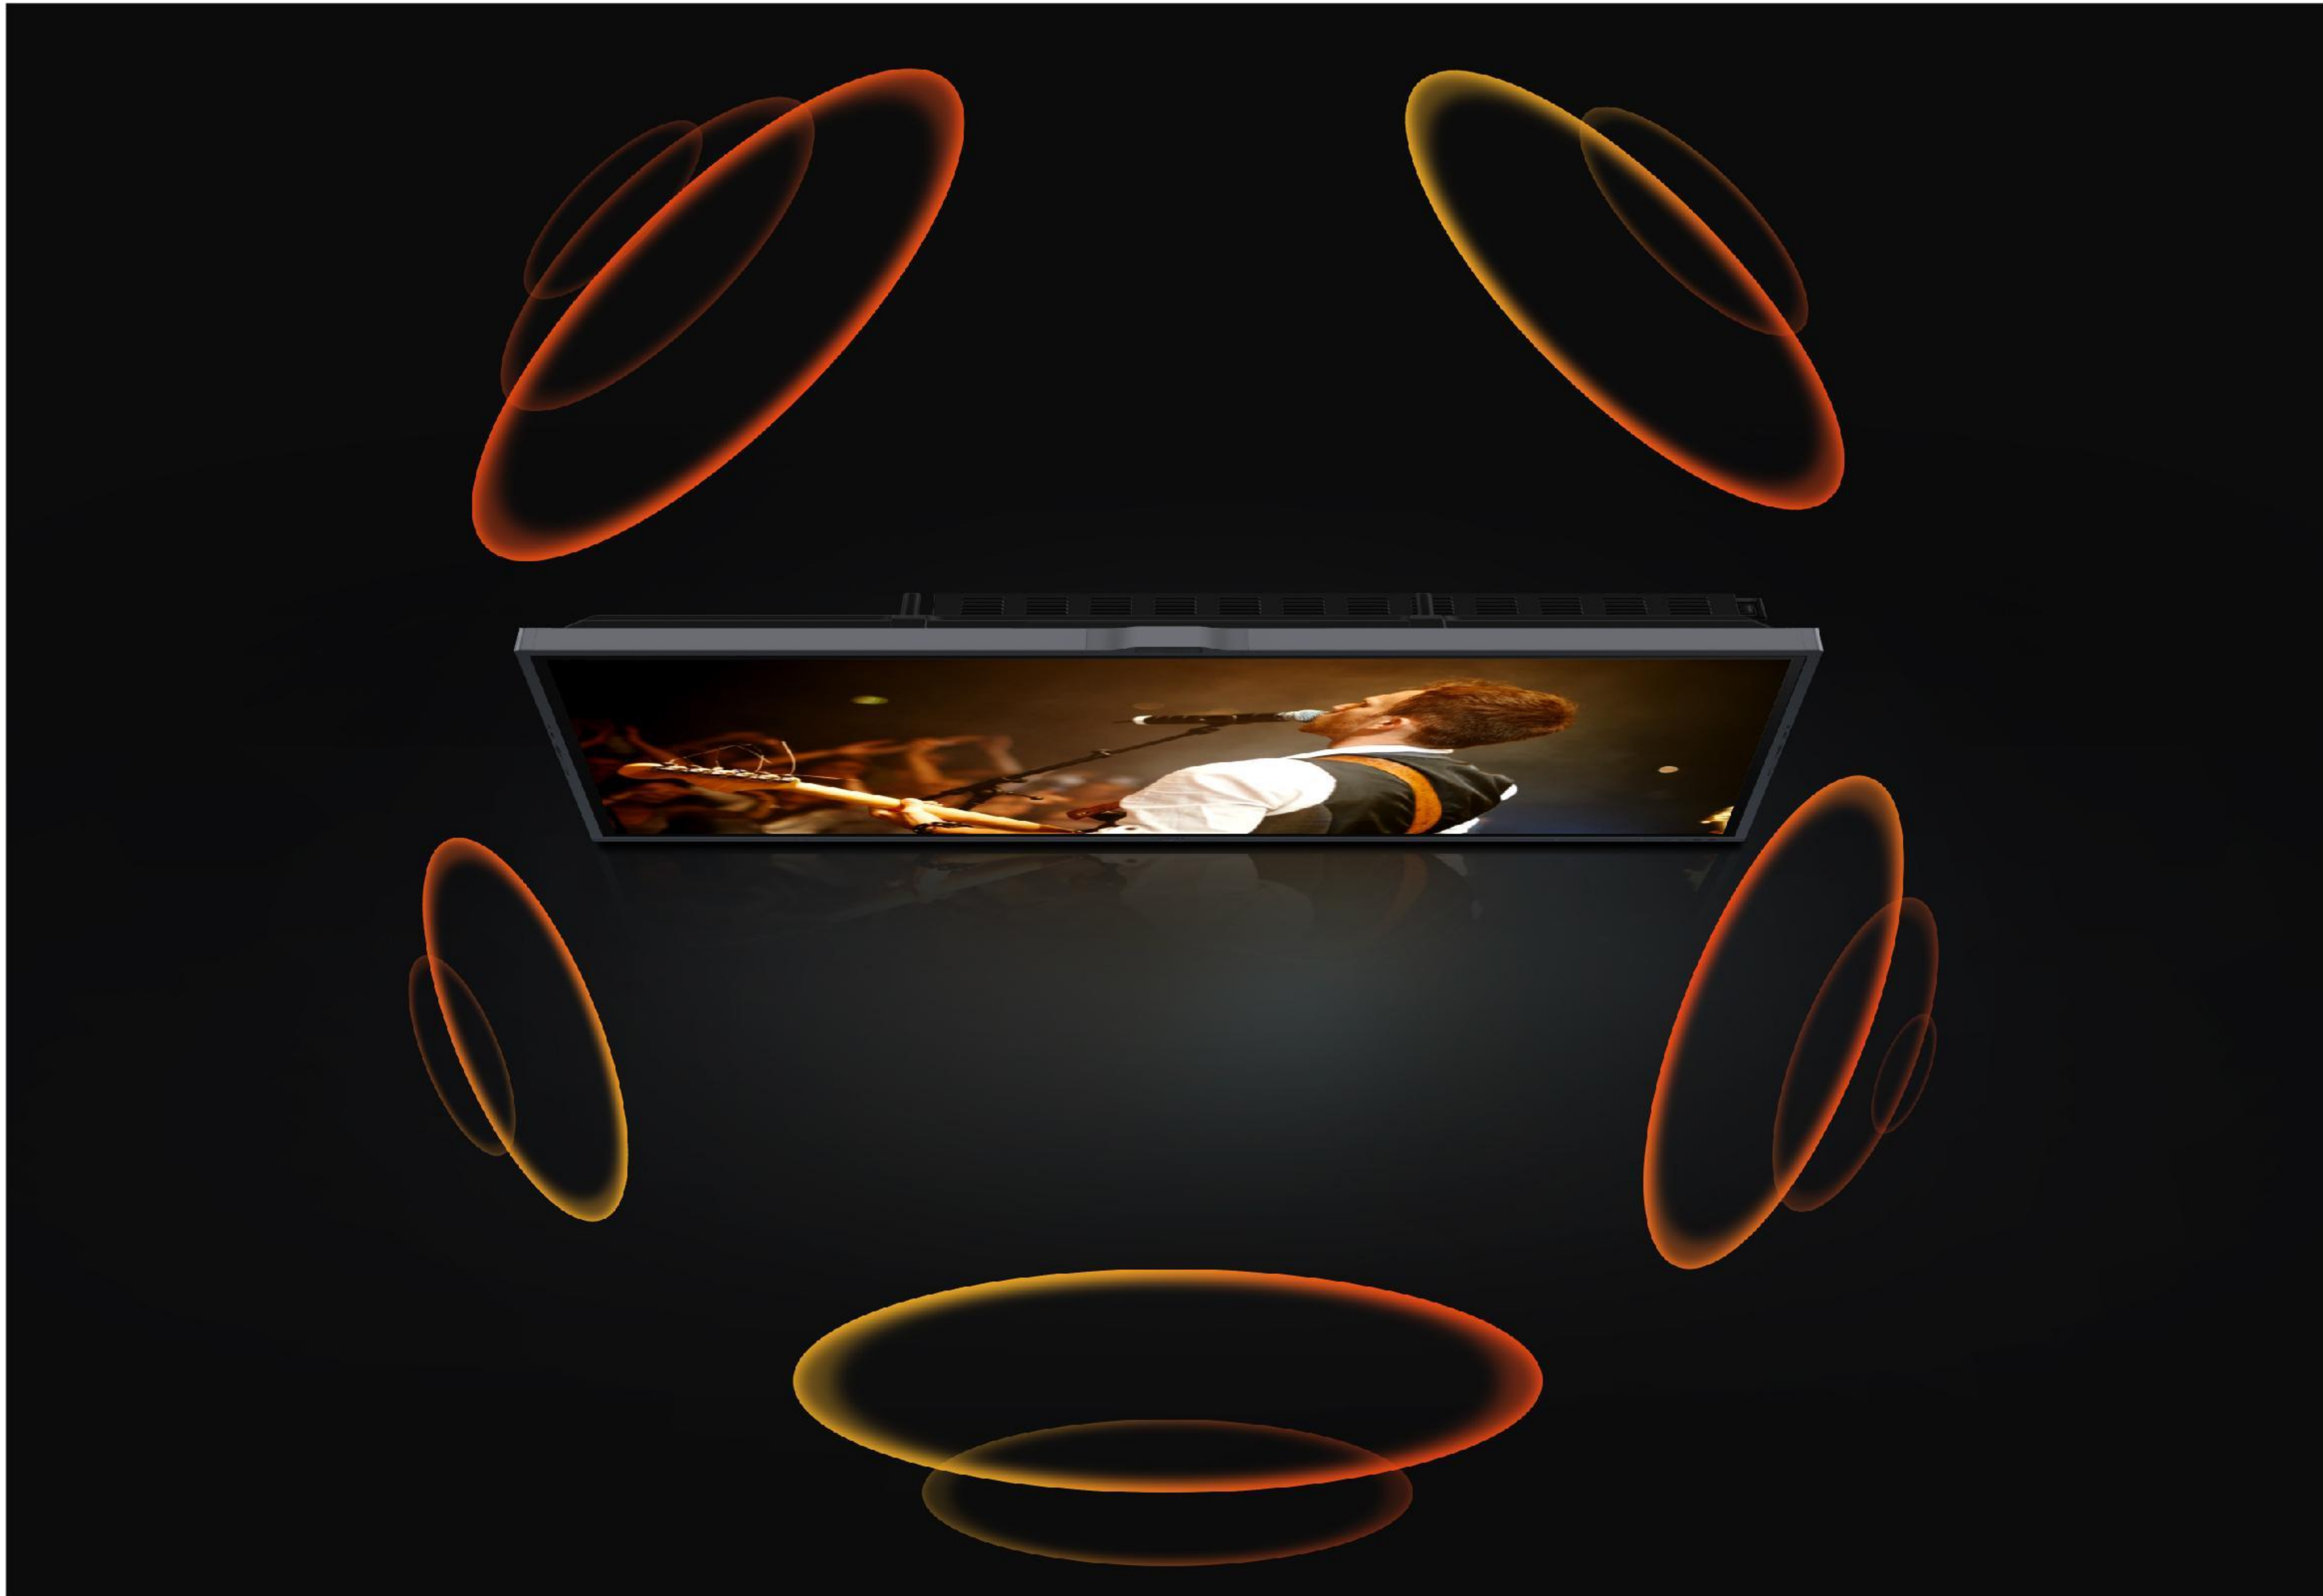

Immersive Surround Sound

40W speakers

5 sound units

Side speaker

Unlike the traditional speaker-mesh structure, the MAXHUB V6 ViewPro Series sports a minimalist sound output slot, taking into account both aesthetics and sound effects.

Experience captivating, immersive audio, thanks to its 5 sound units, 40W speakers, side amplification and surround-sound effects. Even in a large video-conferencing room, the audio is powerful and crystal clear.